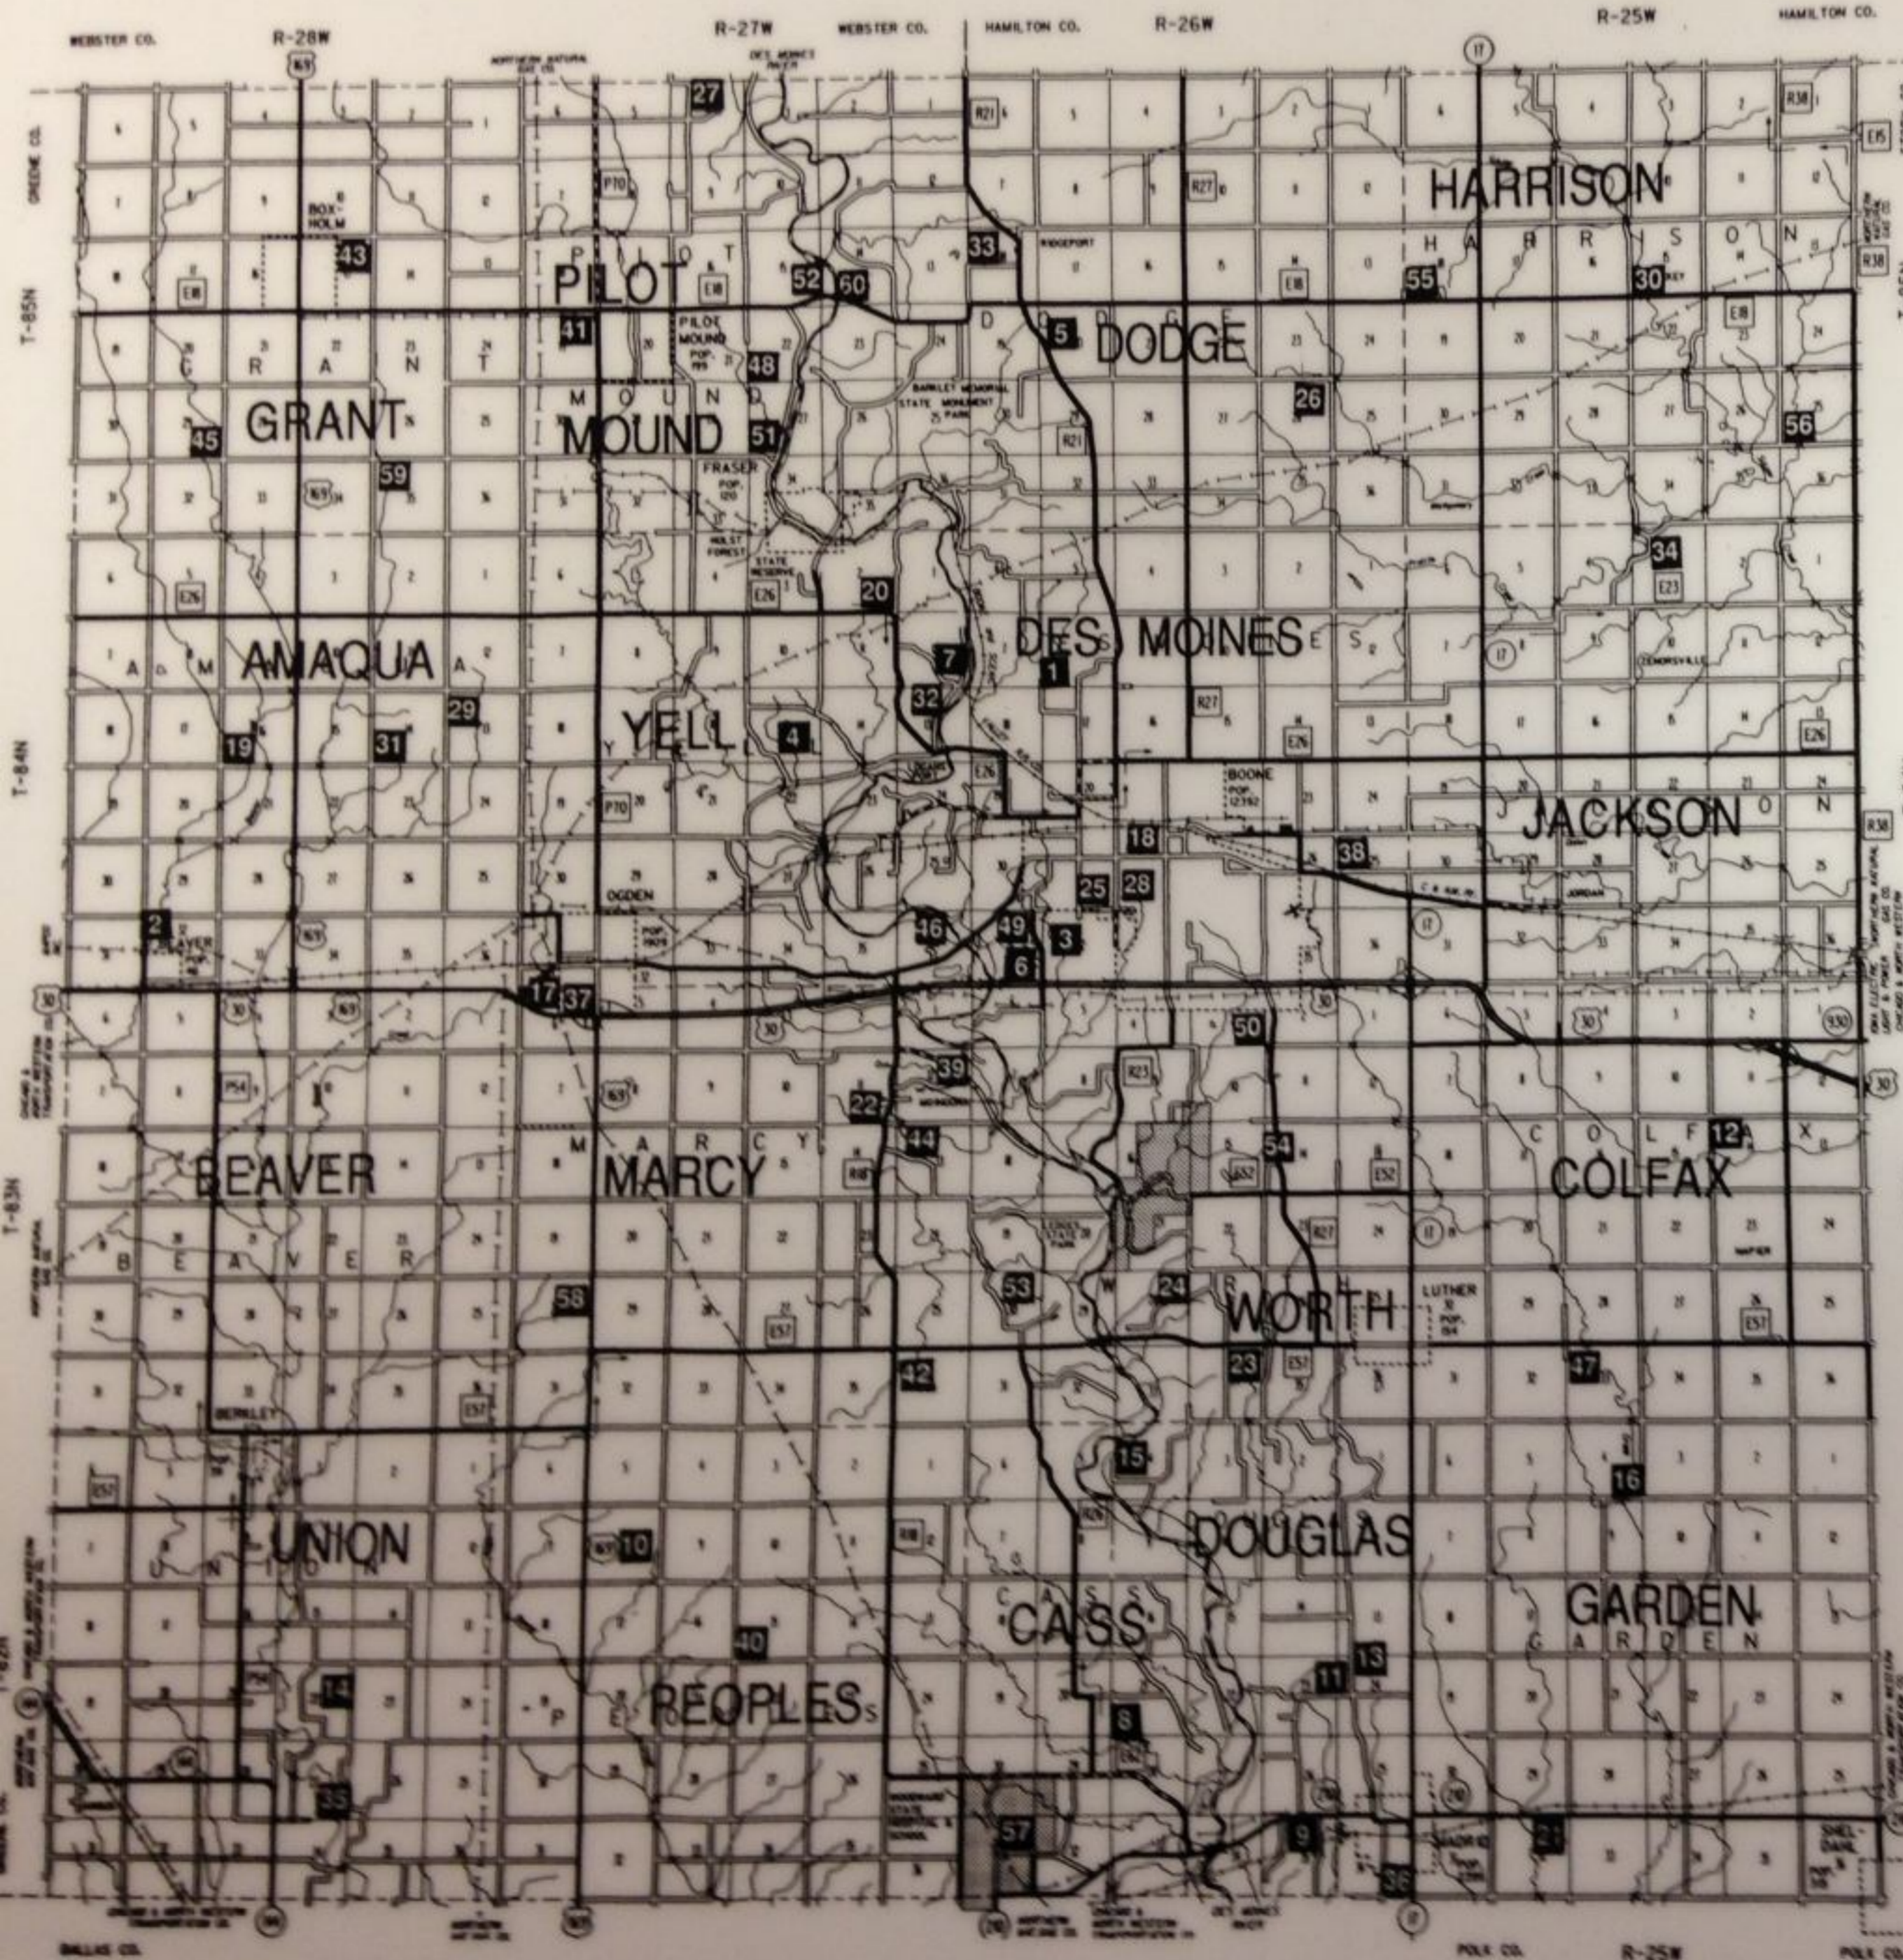

CEMETERIES OF BOONE COUNTY

CEMETERY	TOWNSHIP	CEMETERY	TOWNSHIP
1. Bass Point	Des Moines	31. Maple Grove Lutheran	Amaqua
2. Beaver	Amaqua	32. Milton Lott Grave	Yell
3. Biblical College	Des Moines	33. Mineral Ridge	Dodge
4. Bluff Creek	Yell	34. Mitchell/Mitchell Grove	Jackson
5. Boone County Farm	Dodge	35. Moore	Union
6. Boone Mem. Gardens	Des Moines	36. Mt. Hope	Douglas
7. Buckley Riverland	Yell	37. St. John's Catholic/ Mt. Olive	Marcy
8. Cass Liberty Twp.	Cass	38. Oak Grove	Des Moines
9. Cassell/Lutheran Home	Douglas	39. Oakwood	Marcy
10. David Peoples	Peoples	40. Peoples	Peoples
11. Delander/Cole/Elk Rapids	Douglas	41. Pilot Mound Twp/ Bethel Owen	Pilot Mound
12. Dunkard/Olive Branch	Coffax	42. Pleasant Hill	Marcy
13. Fairview	Douglas	43. Prairie Lawn/Grant	Grant
14. Fairview	Union	44. Quincy	Marcy
15. Baby Fulson (1 grave) (Buried Aug. 21, 1911)	Douglas	45. Renner	Grant
16. Garden Prairie - Moved	Garden	46. Rose Hill	Yell
17. Glenwood	Marcy	47. Rose Hill/Clark	Coffax
18. Grace Episcopal Church Columbarium	Des Moines	48. Runyan	Pilot Mound
19. Grand Ridge	Amaqua	49. Sacred Heart	Des Moines
20. Hickory Grove	Yell	50. Sarah Dinwoodle	Worth
21. Hillsdale/Swede Point	Garden	51. Schlicht	Pilot Mound
22. Holloway	Marcy	52. Shafer/Gear	Pilot Mound
23. Hull/Meadow Grove	Worth	53. Sparks	Marcy
24. James Gildea (South of Ledges)	Worth	54. Squire Boone	Worth
25. Latham in McHose Park	Des Moines	55. St. Paul's Lutheran	Harrison
26. Leininger	Dodge	56. St. Peter's and Paul's Catholic	Harrison
27. Linn Owen	Pilot Mound	57. State Hospital	Cass
28. Linwood Park	Des Moines	58. Swede Valley Lutheran	Marcy
29. Maas/Zion Lutheran	Amaqua	59. Union-Moerke	Grant
30. Mackey	Harrison	60. White	Dodge

THESE MAPS ARE COURTESY OF:

CARSON FUNERAL HOME 601 W. Division Street - Ogden, Iowa 515-275-2702	SCHROEDER MEMORIAL CHAPEL 1006 6th Street - Boone, Iowa 515-432-3900
SCHROEDER FUNERAL HOME 503 Story Street - Boone, Iowa 515-432-1922	STARK - WELIN FUNERAL DIRECTORS 609 7th Street - Boone, Iowa 515-432-4550
SUNDBERG - KIRKPATRICK FUNERAL HOME 202 S. Market - Madiat, Iowa 515-795-3283	

Highway and transportation map, Boone County, Iowa, prepared by Iowa Dept. of Transportation in cooperation with United States Dept. of Transportation, January 1, 1991.

Compilation and publication of this map is a project of the BOONE COUNTY SESQUICENTENNIAL COMMISSION, 1996
MAP REFERENCE: Soil Survey of Boone County, Iowa, Soil Conservation Service, February 1961, U. S. Department of Agriculture.